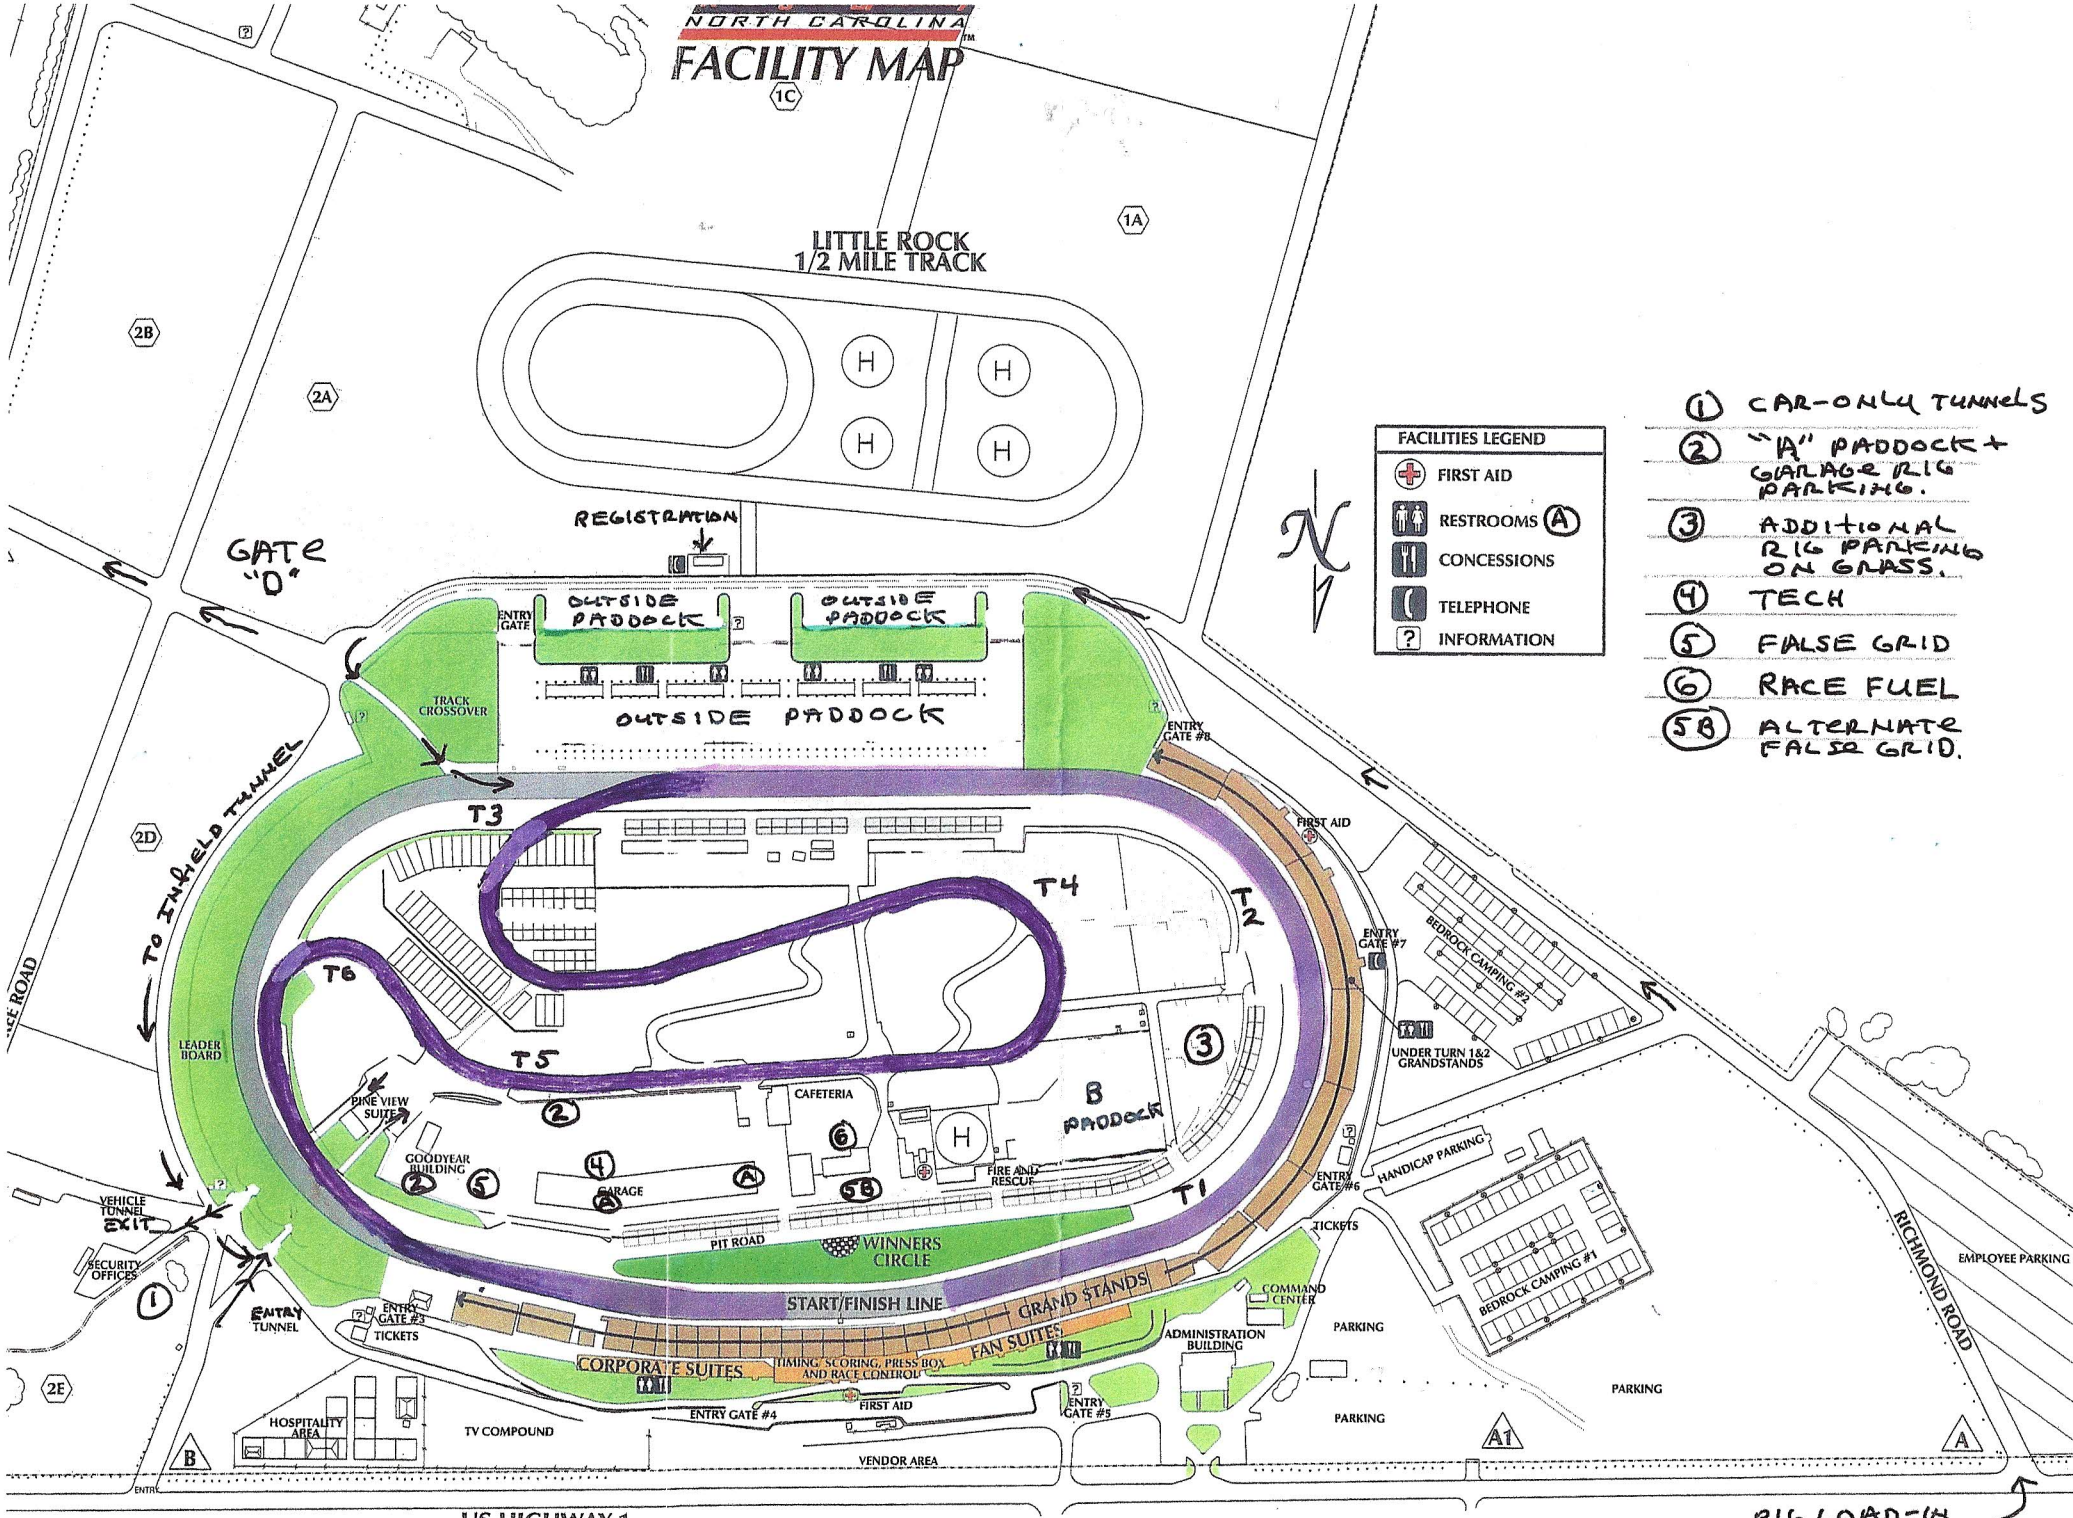

NORTH CAROLINA FACILITY MAP

LITTLE ROCK 1/2 MILE TRACK

FACILITIES LEGEND	
	FIRST AID
	RESTROOMS (A)
	CONCESSIONS
	TELEPHONE
	INFORMATION

- ① CAR-ONLY TUNNELS
- ② "A" Paddock + GARAGE RIG PARKING.
- ③ ADDITIONAL RIG PARKING ON GRASS.
- ④ TECH
- ⑤ FALSE GRID
- ⑥ RACE FUEL
- ⑤B ALTERNATE FALSE GRID.

US HIGHWAY 1

RIG LOAD-IN