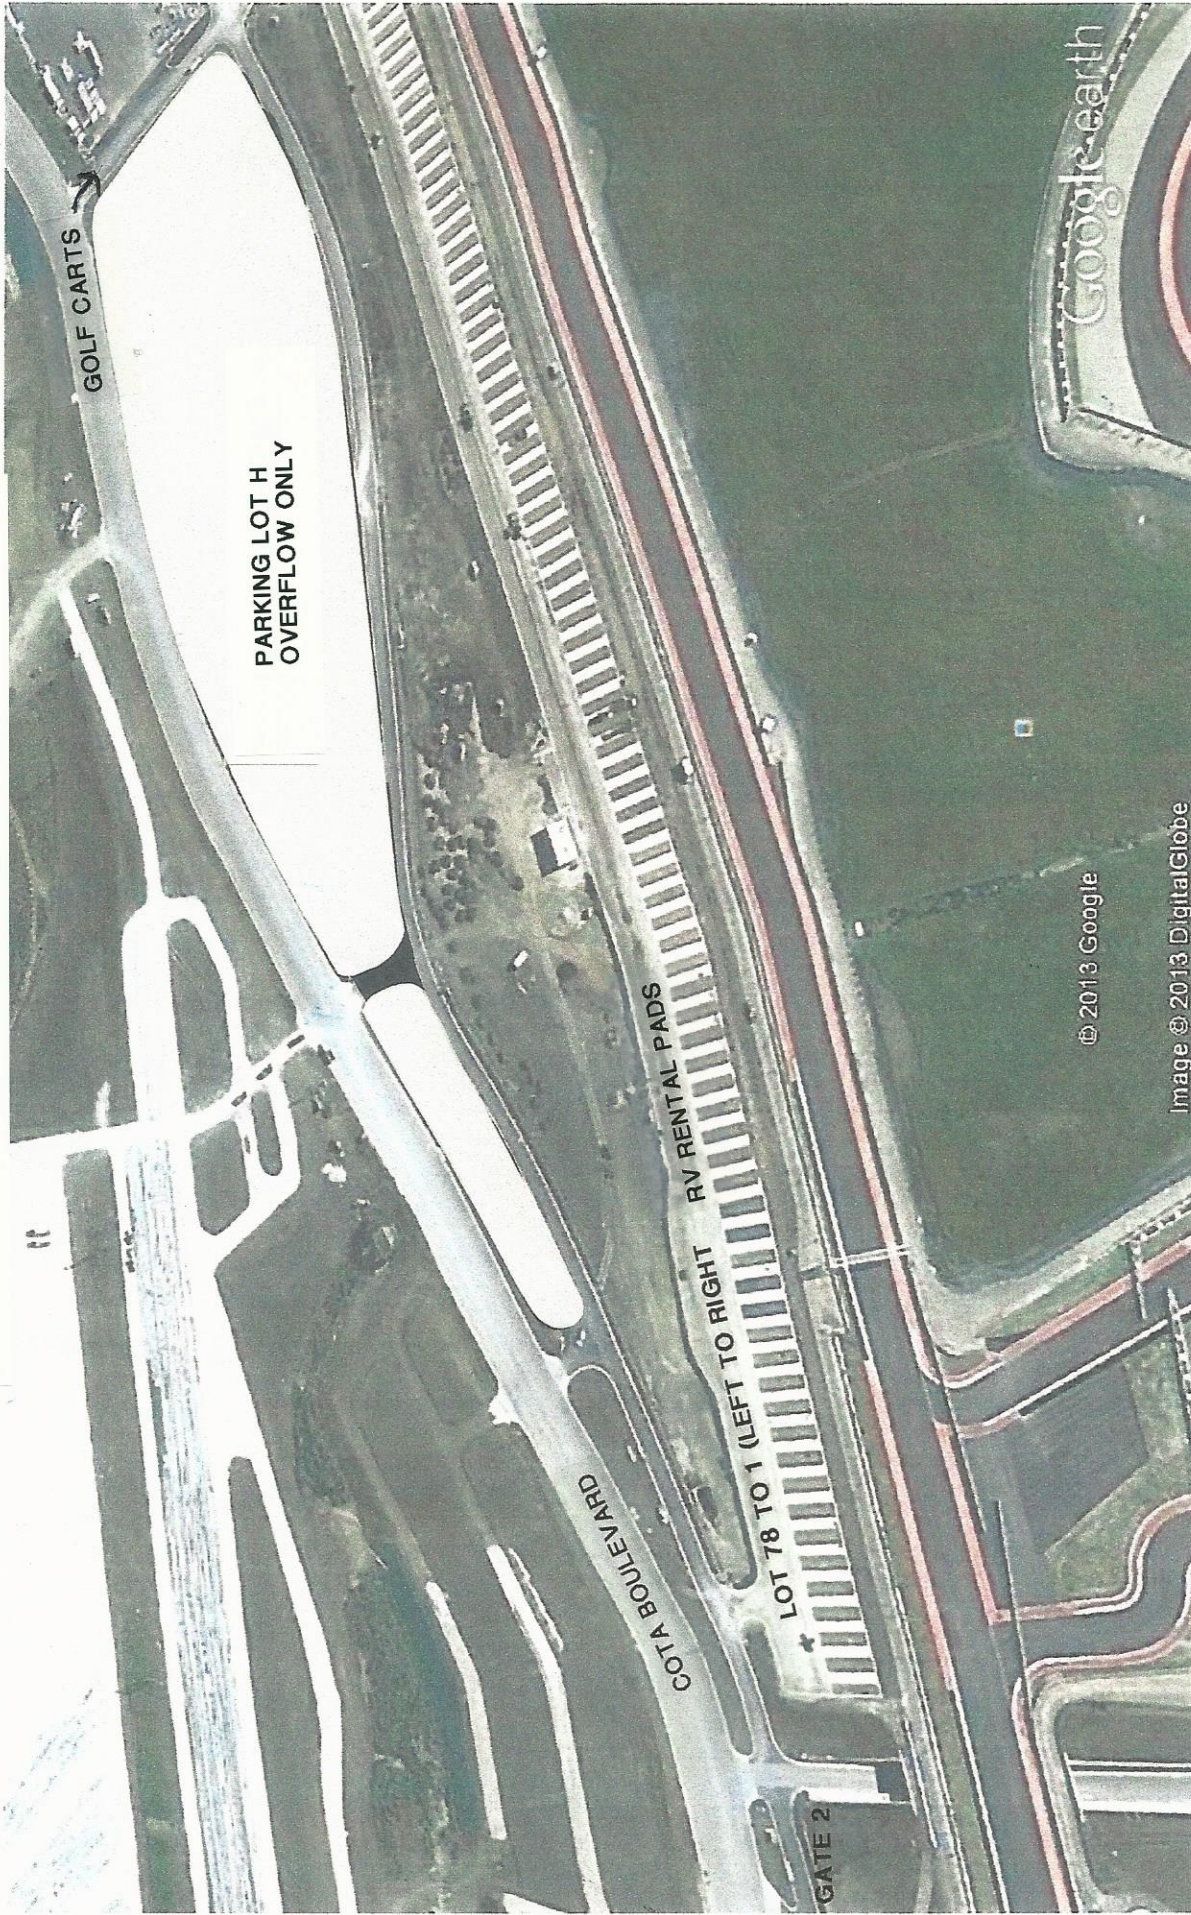

RV PADS & PARKING LOT H

Google earth

miles
kml

200
300

2014