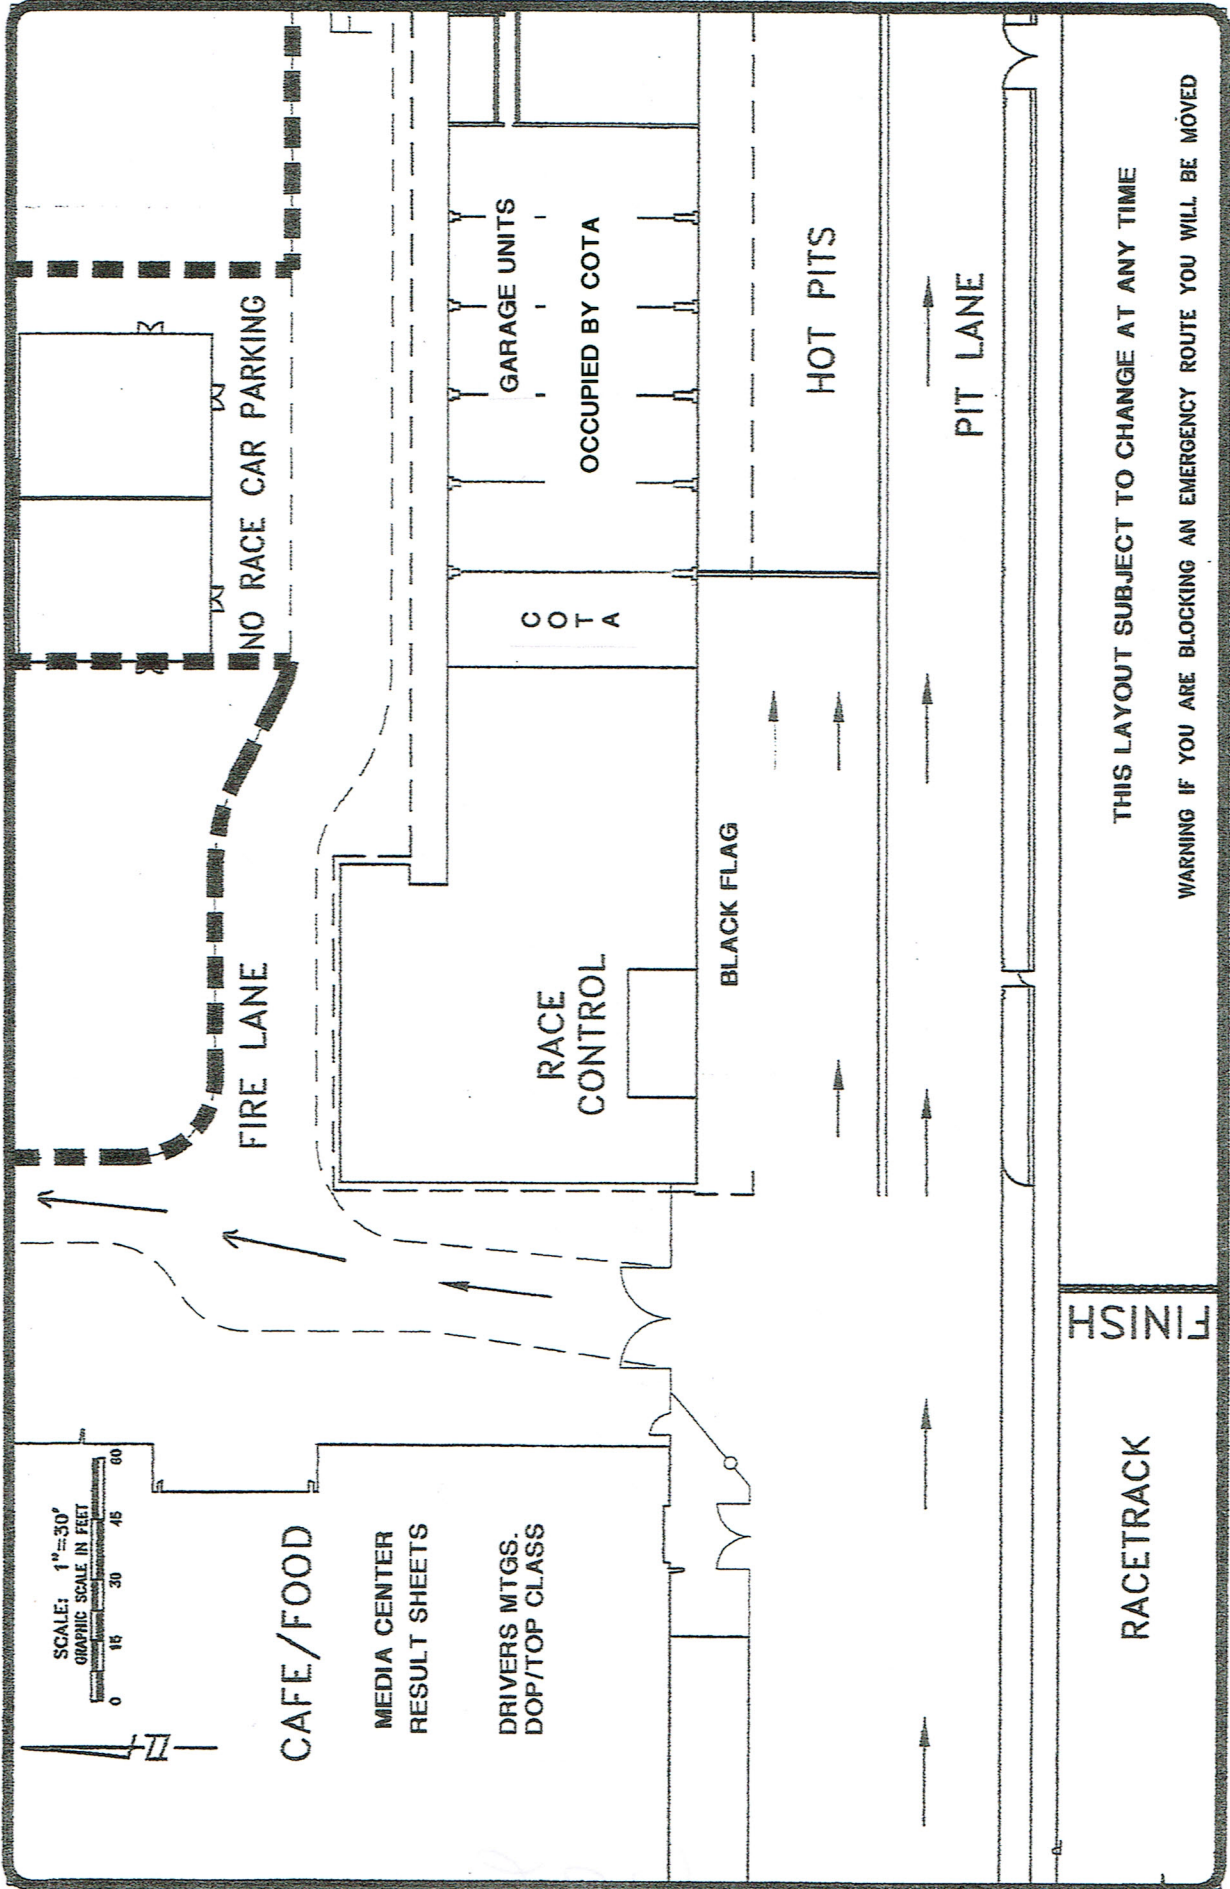

RACE CONTROL...PLUS

SCALE: 1"=30'
GRAPHIC SCALE IN FEET
0 15 30 45 60

CAFE/FOOD

MEDIA CENTER
RESULT SHEETS

DRIVERS MTGS.
DOP/TOP CLASS

RACE
CONTROL

BLACK FLAG

GARAGE UNITS
OCCUPIED BY COTA

C O T A

HOT PITS

PIT LANE

FINISH

RACETRACK

THIS LAYOUT SUBJECT TO CHANGE AT ANY TIME

WARNING IF YOU ARE BLOCKING AN EMERGENCY ROUTE YOU WILL BE MOVED