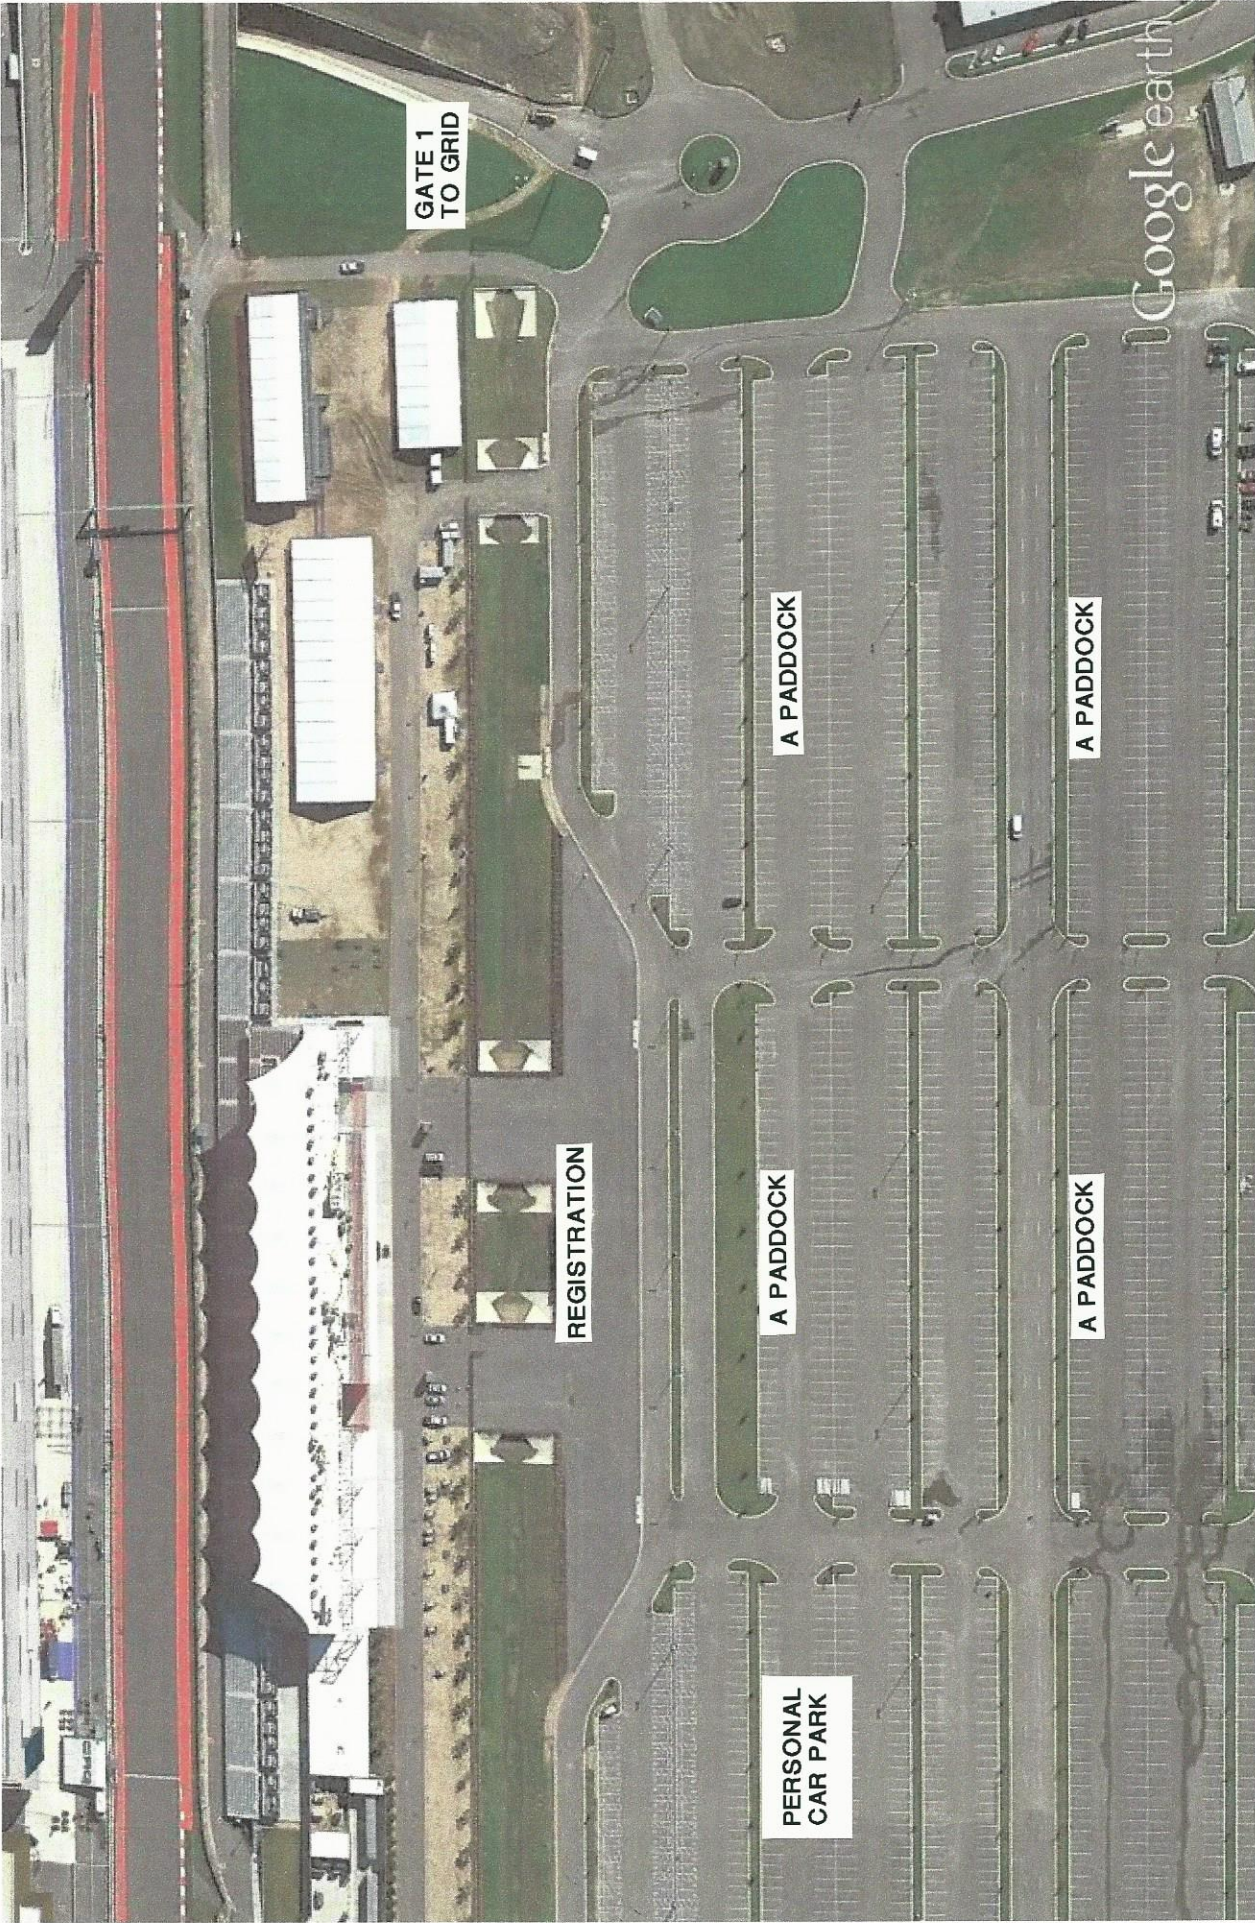

A PADDOCK / PERSONAL CAR PARK

feet
meters

900

200

Google earth