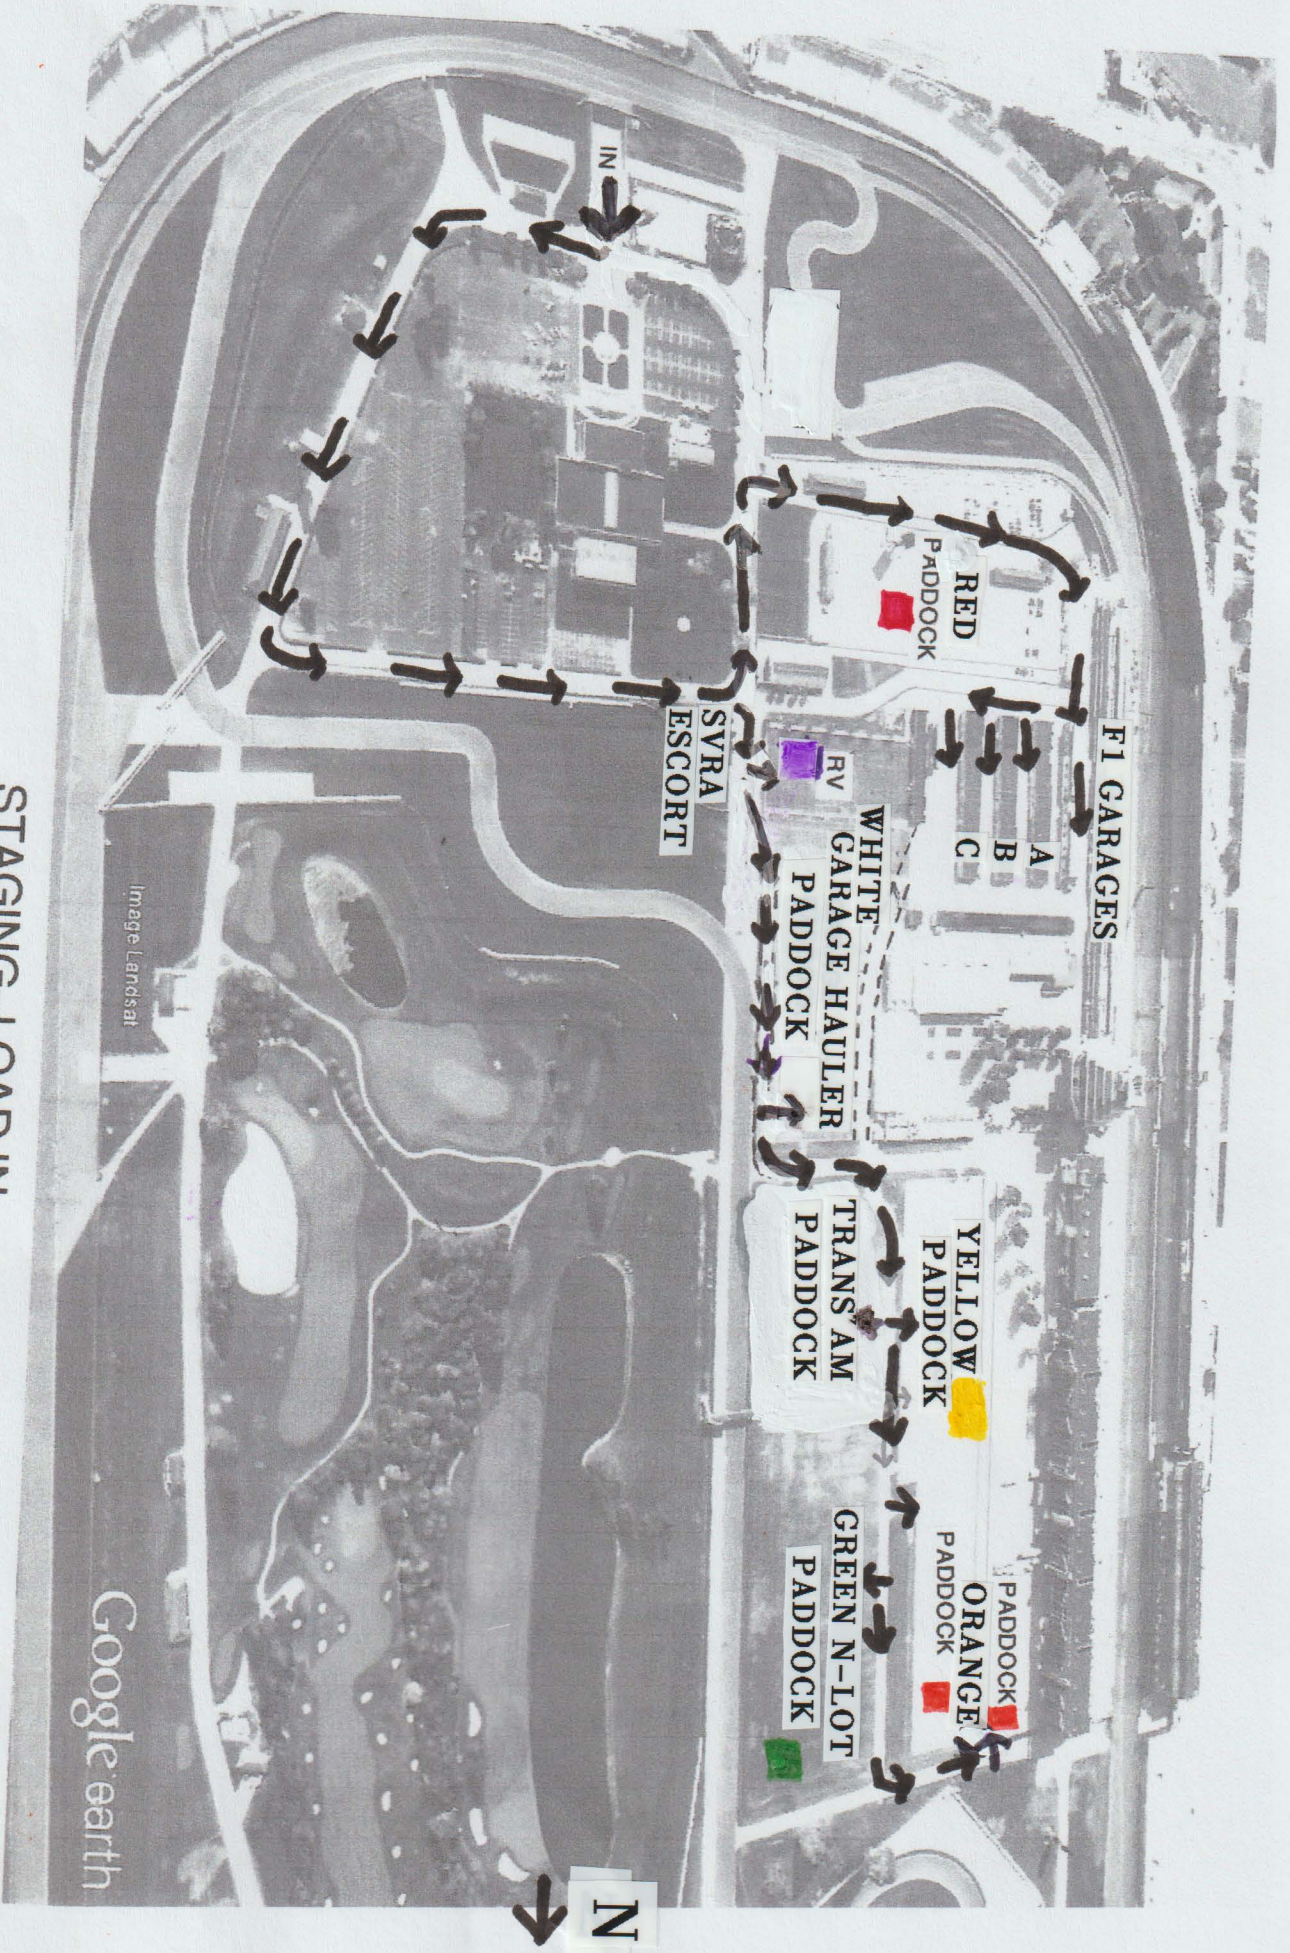

REGISTRATION @  
IMS ADMINISTRATION

NO TRAILERS

16TH ST

16TH ST

TUNNEL ENTRANCE

SVRA

STAGING AREA

TRANS AM

STAGING AREA

POLO ST

IN IN

Image Landsat

Google earth

# STAGING-REGISTRATION-LOAD IN

(1 OF 2)

STAGING-LOAD IN  
TRAFFIC FLOW