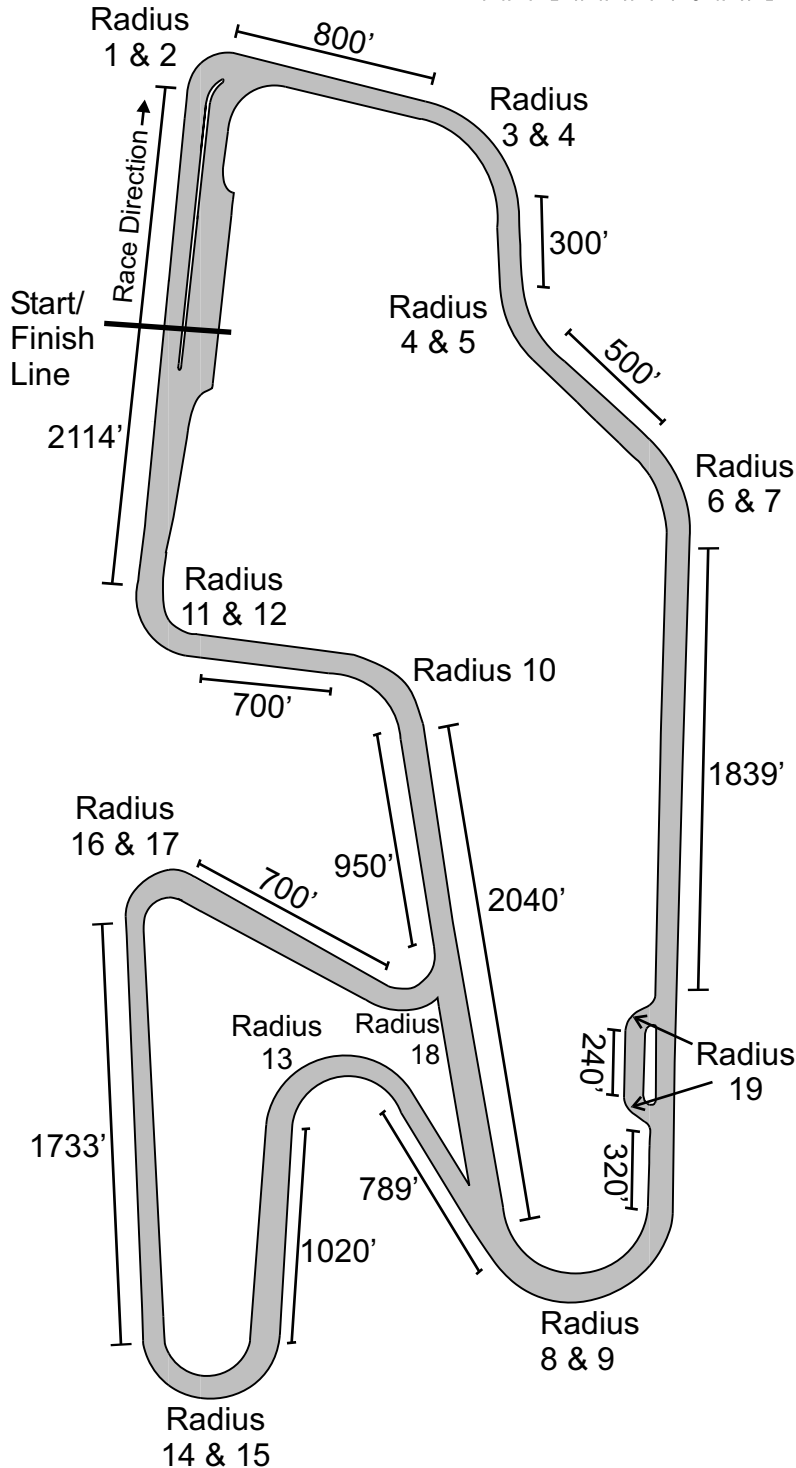

Watkins Glen International

Track Data Sheet

BANKING:

6 Degree banking at all turns except Turn 9S/5L, which is 10 Degrees.

TRACK WIDTH:

Varies from 36' to 48'
Average = 38'

TRACK LENGTH:

Short Course - 2.45 mile
Long Course - 3.40 mile

TURN RADIUS

(in feet to centerline of track)

- Radius 1 = 125'
- Radius 2 = 245.79'
- Radius 3 = 518'
- Radius 4 = 745.26'
- Radius 5 = 632'
- Radius 6 = 1080.15'
- Radius 7 = 1064.92'
- Radius 8 = 356.99'
- Radius 9 = 391.86'
- Radius 10 = 300'
- Radius 11 = 200'
- Radius 12 = 296.62'
- Radius 13 = 250'
- Radius 14 = 200'
- Radius 15 = 305.81'
- Radius 16 = 150'
- Radius 17 = 281.45'
- Radius 18 = 200'
- Radius 19 = 70'