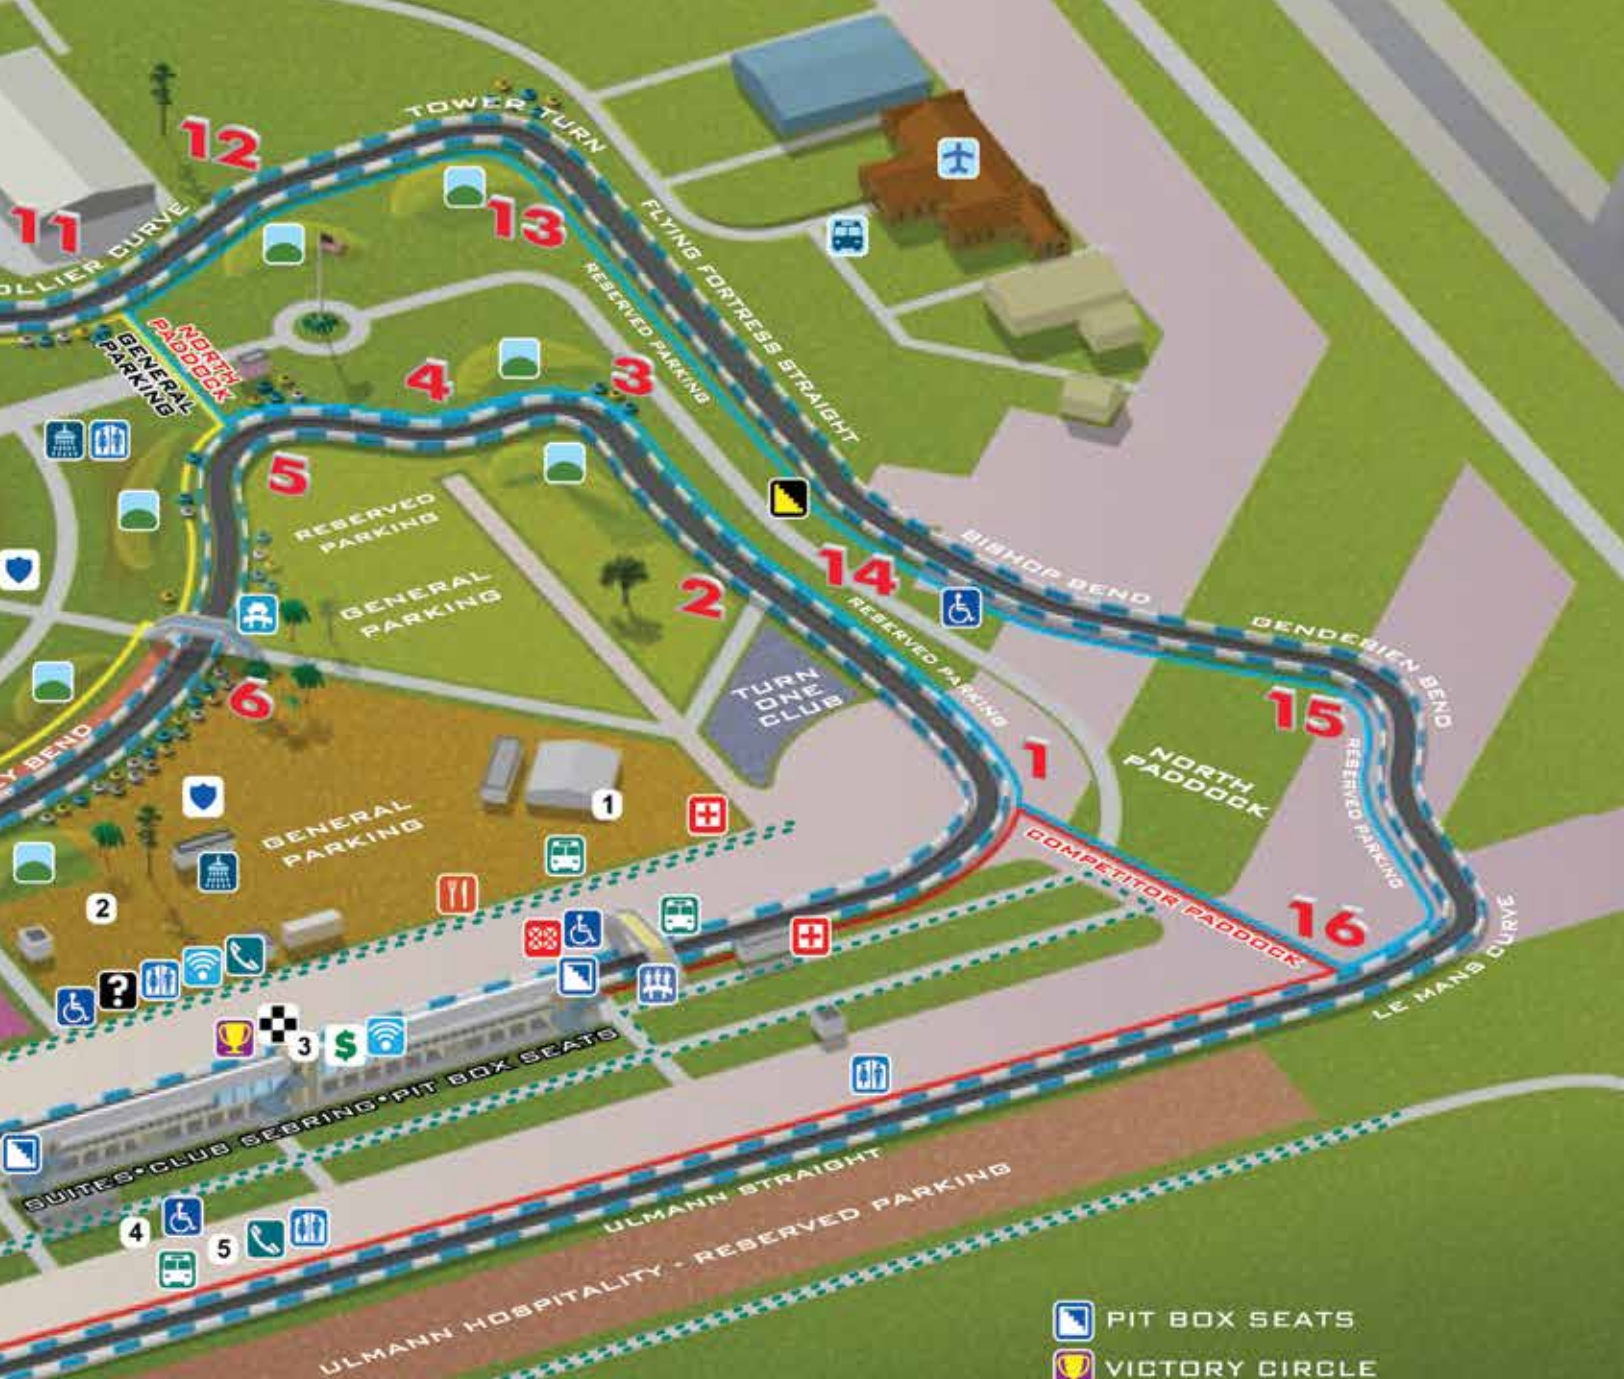

SEBRING

FUELED BY  Fresh Florida.

863-655-1442

1-800-626-7223

WWW.SEBRINGRACEWAY.COM

- 1 SKIP BARBER RACING
- 2 IMPOUND
- 3 CHEVROLET TOWER
- 4 GALLERY OF LEGENDS
- 5 PHOTO SHUTTLE
- 6 HERTZ CAR RENTAL
- 7 RACEWAY HEADQUARTERS
- 8 LOST AND FOUND
- 9 REGISTRATION WINDOWS
- 10 SCCA OFFICE
- 11 RACEWAY OPERATIONS
- 12 TEAM PACKAGE PICK-UP

 SPECTATOR TRACKSIDE WALKWAY

ENTRANCE 

TO US 98

SEBRING INTERNATIONAL RACEWAY

3.74 MILE CIRCULAR

ING
ONAL
AY
PIT

- 1** GATE 1
- 2** GATE 2
- 3** GATE 3
- 4** GATE 4

- HANDICAPPED PARKING
- MOTORCYCLE PARKING
- RESTROOMS
- INFORMATION
- FOOD
- ATM
- FIRST AID
- SECURITY
- CHATEAU ELAN HOTEL
- TRAM STOPS
- GRANDSTANDS
- PIT BOX SEATS
- VICTORY CIRCLE
- START/FINISH LINE
- SCOREBOARD
- VP FUEL FARM
- PAY PHONE
- WIFI PURCHASE INFO/HELP
- SHOWERS
- VIEWING MOUND
- GOLF CART RENTAL
- DRIVEOVER BRIDGE
- WALKOVER BRIDGE
- AIRPORT
- AIRPORT SHUTTLE