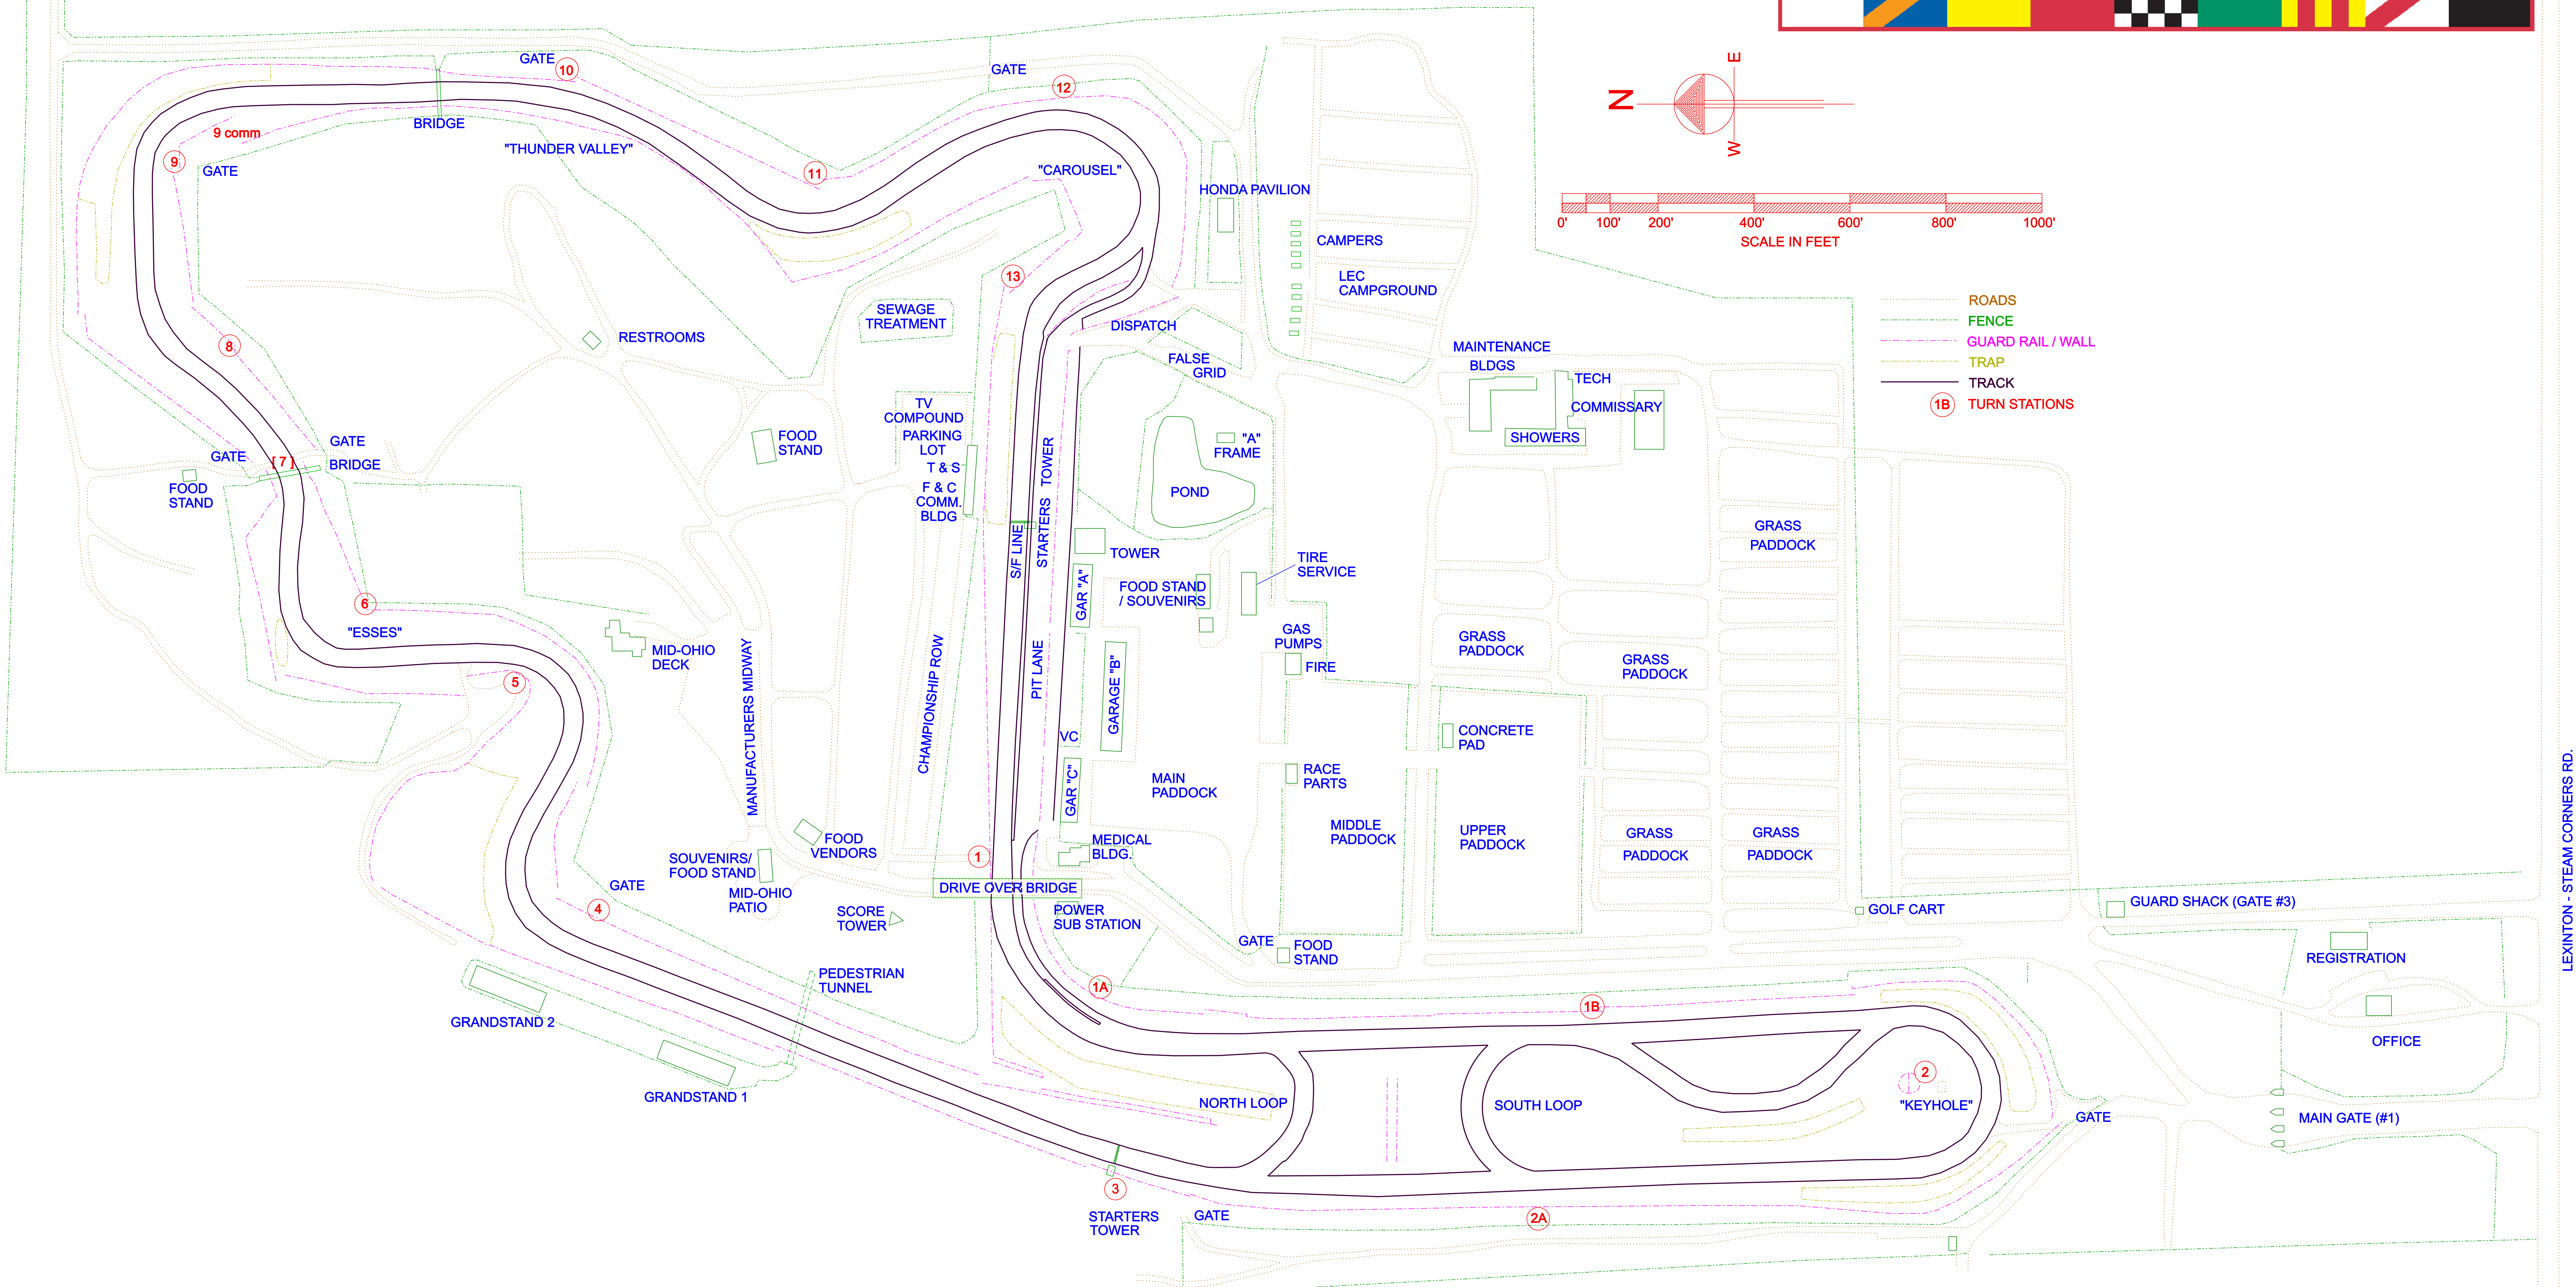

# MID-OHIO SPORTS CAR COURSE

- ROADS
- FENCE
- GUARD RAIL / WALL
- TRAP
- TRACK
- (B) TURN STATIONS

LEXINGTON - STEAM CORNERS RD.