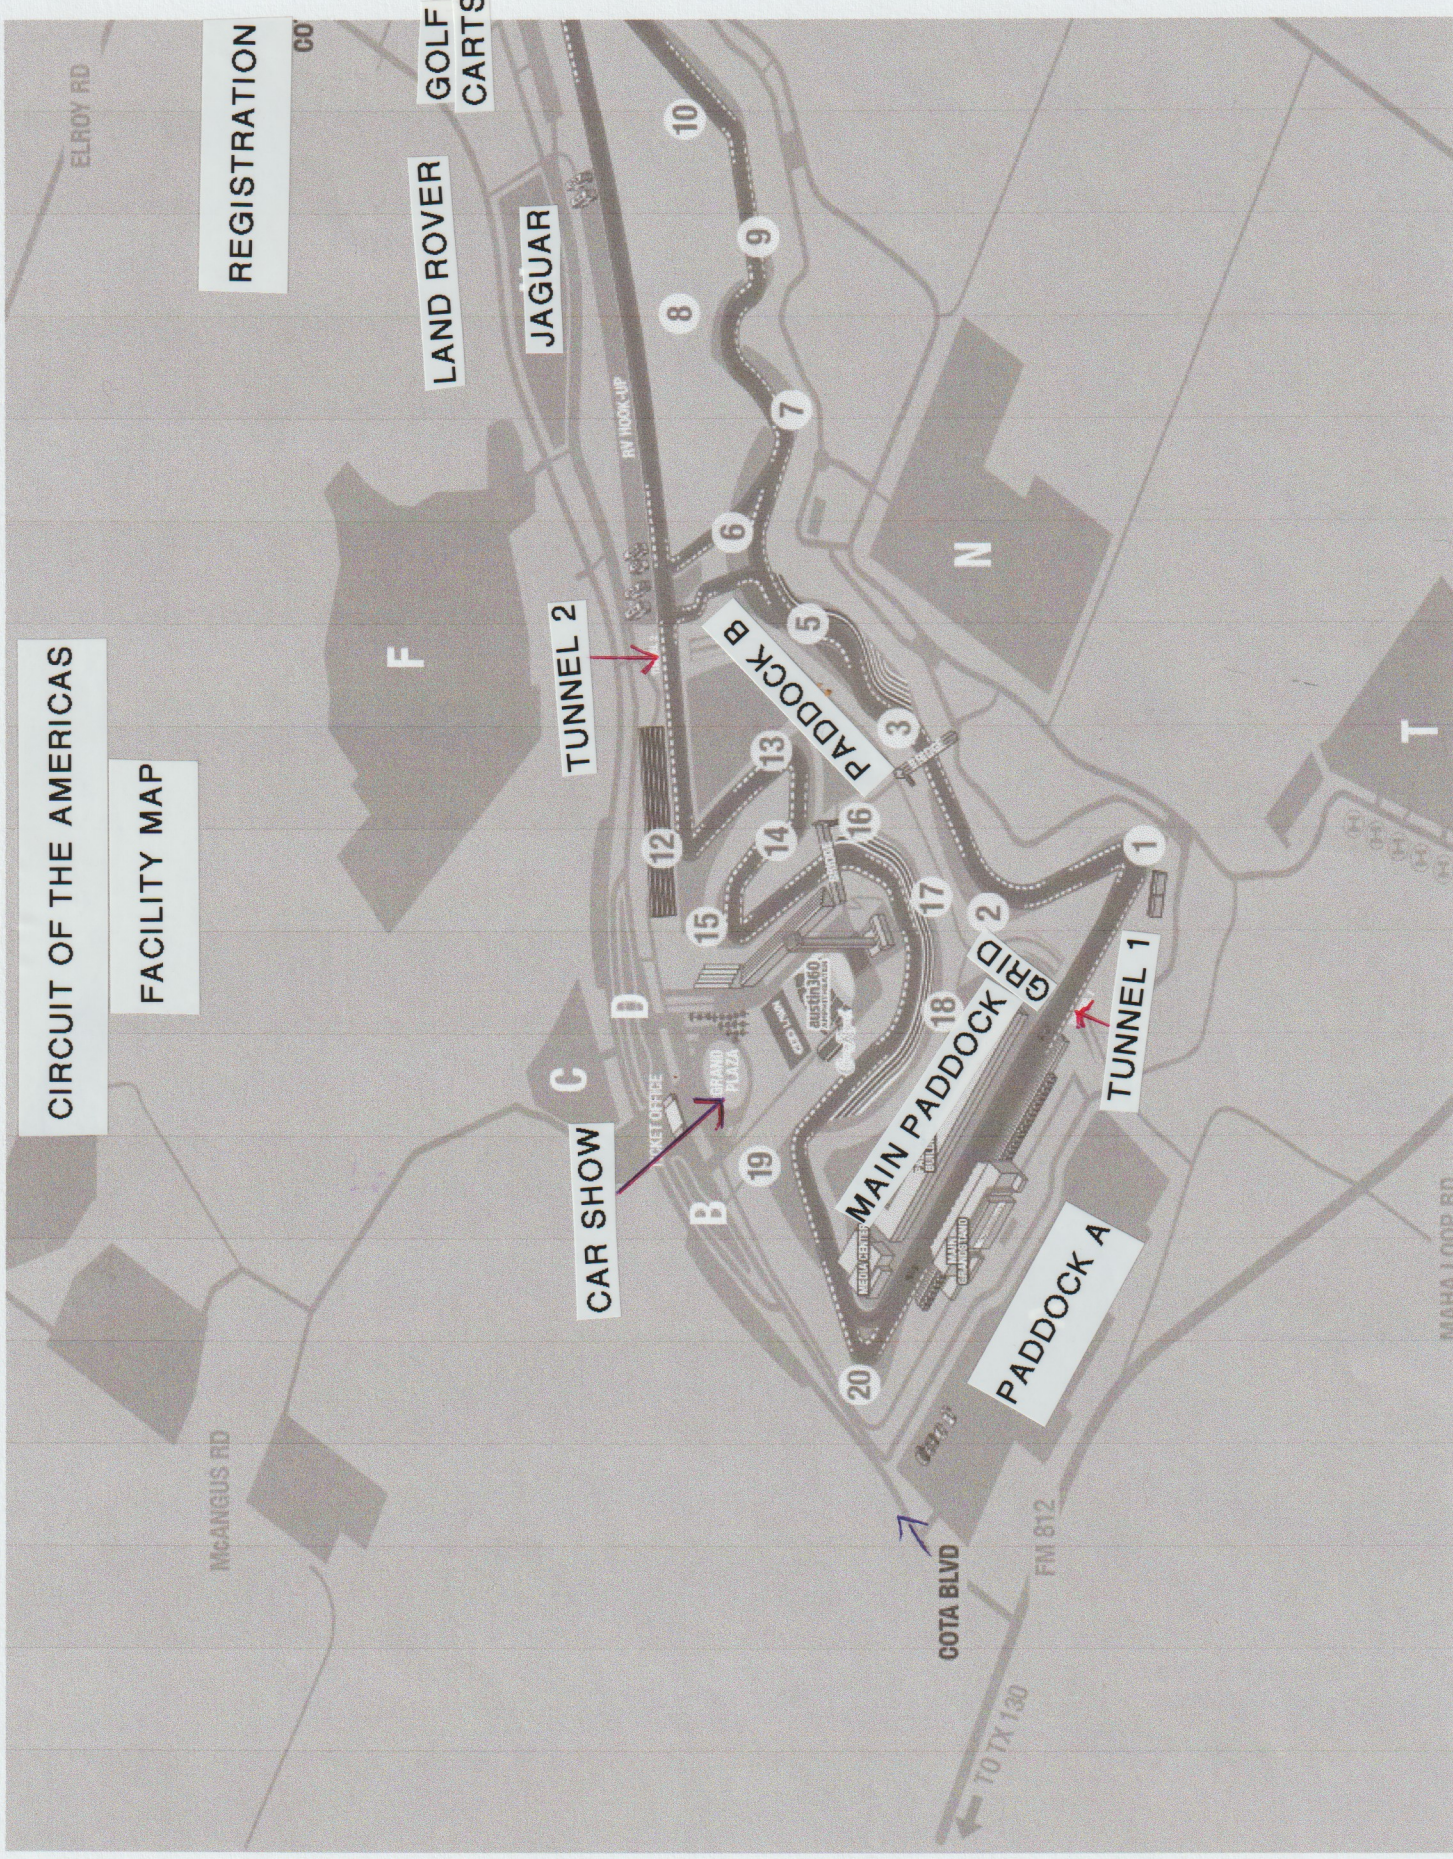

CIRCUIT OF THE AMERICAS

FACILITY MAP

REGISTRATION

GOLF CARTS

LAND ROVER

JAGUAR

TUNNEL 2

Paddock B

CAR SHOW

Ticket Office

Grand Plaza

Main Paddock Grid

TUNNEL 1

Paddock A

ELROY RD

McANGUS RD

GOTA BLVD

FM 812

TO TX 130

MAHA LOOP RD

F

N

T