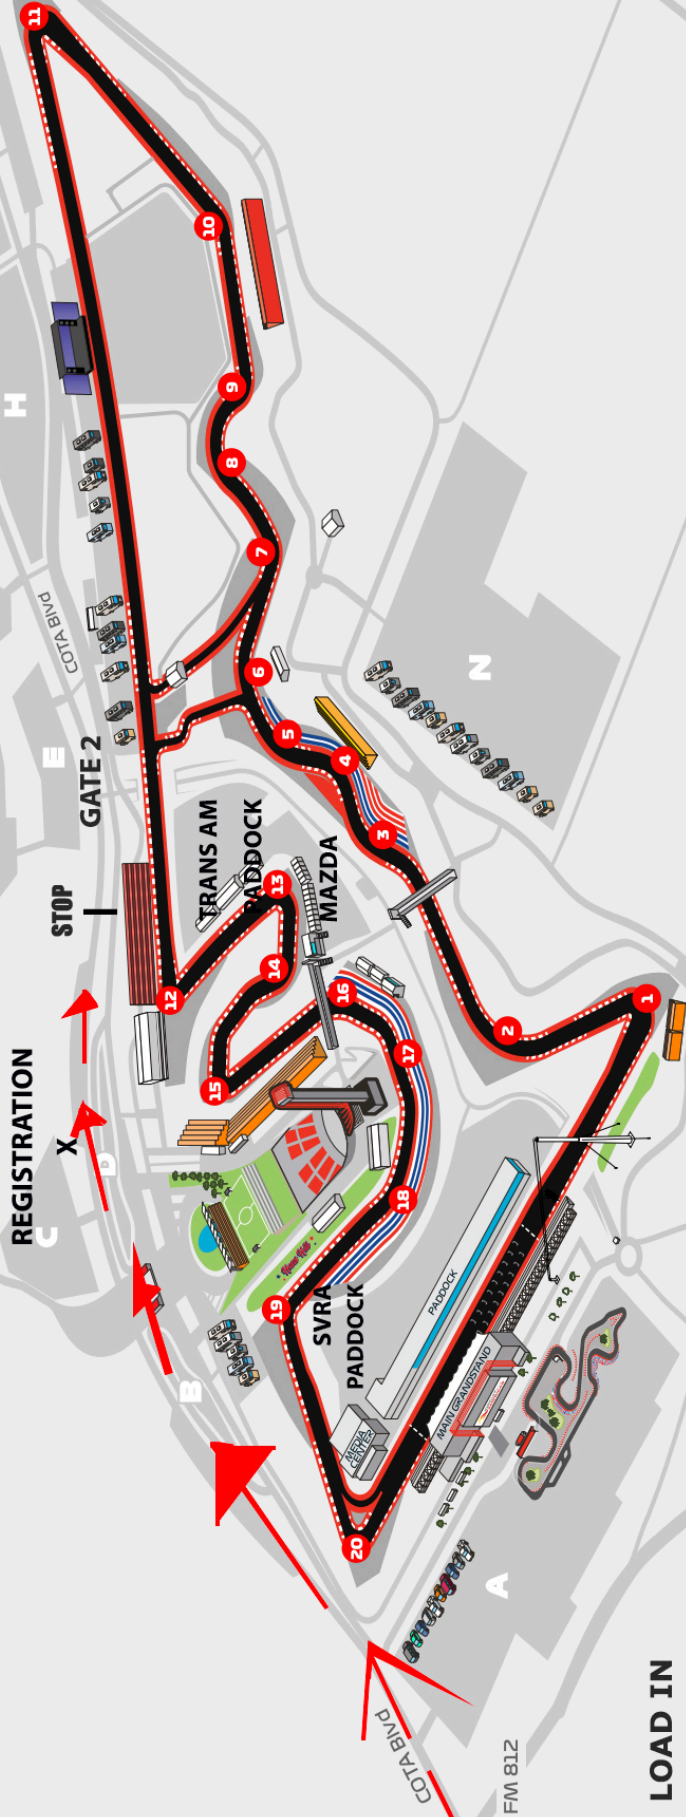

**TO ENTER THE TRACK; TAKE COTA BLVD. FROM ROUTE FM 812 ONLY (ELROY RD CLOSED)
 GET INTO YOUR DESIGNATED LANE ON COTA BLVD (SVRA, TRANS AM OR MAZDA)
 SINGLE FILE AND PARK IN LINE AT THE STOP SIGN. WALK ACROSS THE STREET TO THE REGISTRATION TRAILER ON LEFT.**

LOAD IN

WEDNESDAY, NOV 4

12:00PM - 6:00PM - LOAD IN

GATE 2 CLOSES AT 6:00PM

THURSDAY, NOV 5

7:00AM - 5:00PM - SVRA LOAD IN

NOON - 5:00PM - TRANS AM LOAD IN

GATE 2 CLOSES AT 5:00PM