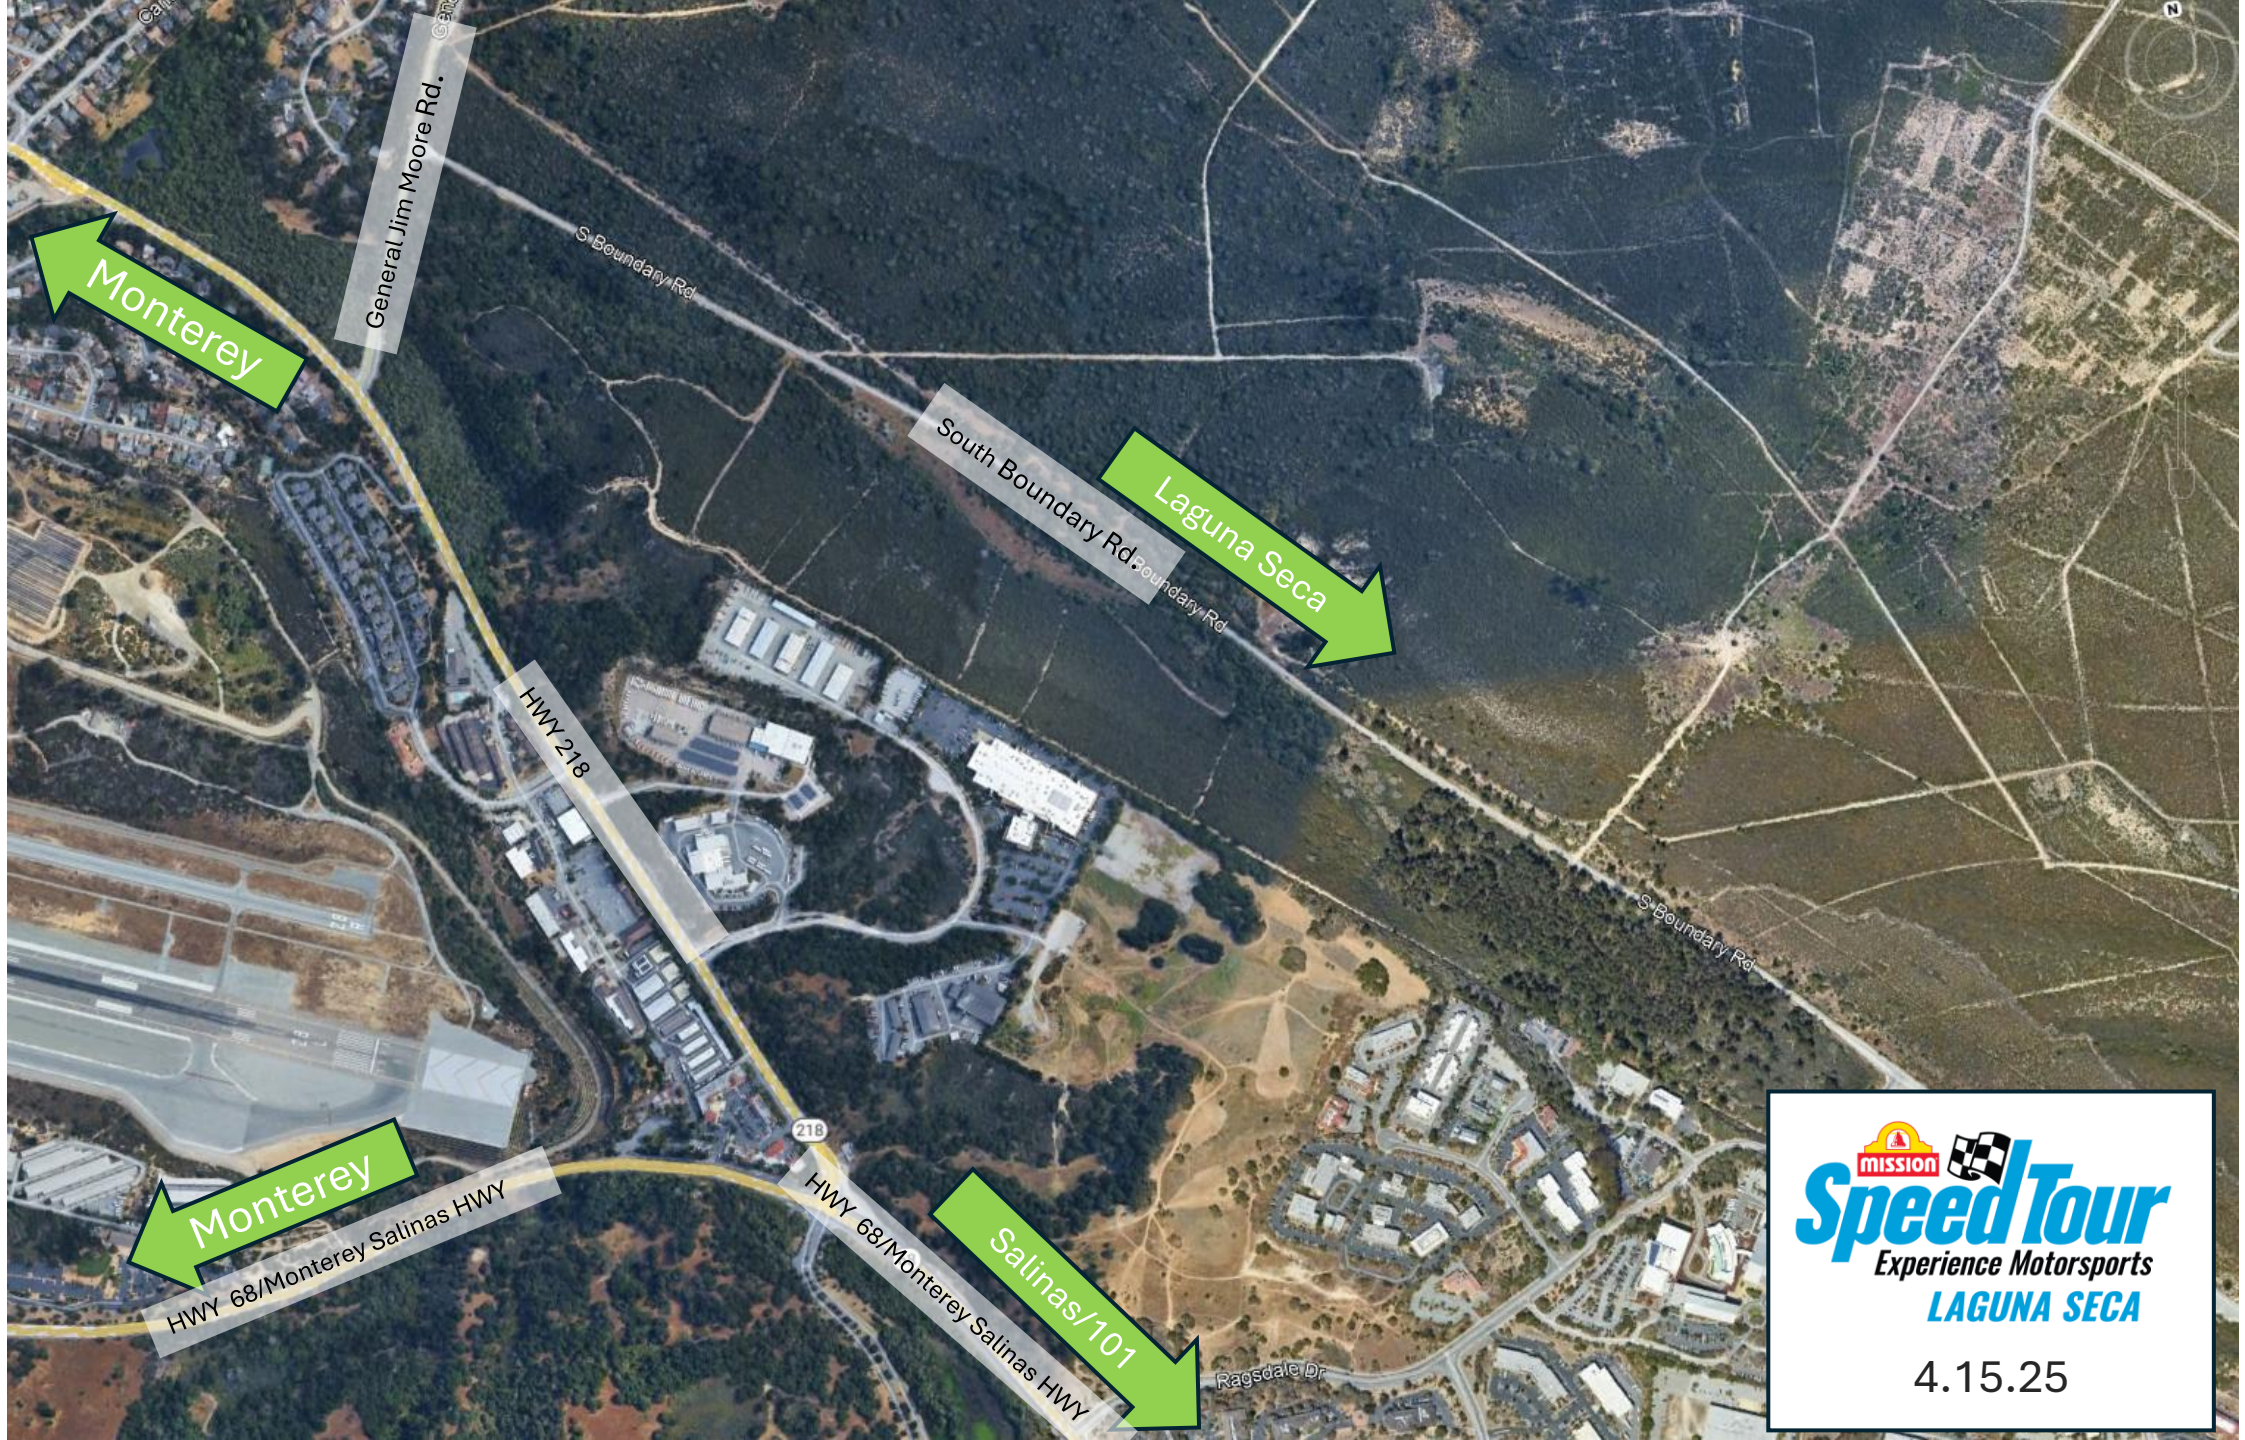

S Perimeter Rd.

Bridge

**mission**  
**Speed Tour**  
Experience Motorsports  
**LAGUNA SECA**  
4.15.25

Registration  
Lakebed  
Enter Via General Jim Moore Rd.  
Thursday Only

General Parking  
Trailer Storage  
Please stay out of  
coned area

Barley Canyon Rd

Barley Canyon Rd

Barley Canyon Rd

Barley Canyon Rd

Barley Canyon Rd

Monterey

General Jim Moore Rd.

S Boundary Rd.

South Boundary Rd.

Laguna Seca

HWY 218

S Boundary Rd.

Monterey

HWY 68/Monterey Salinas HWY

218

HWY 68/Monterey Salinas HWY